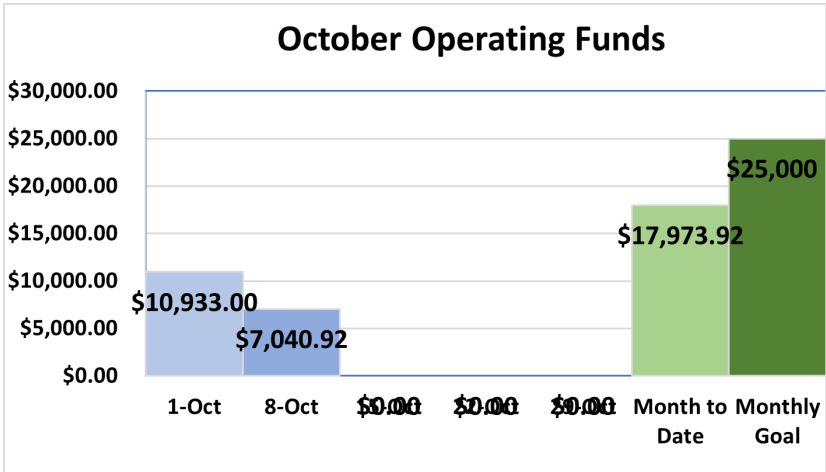

Next Week

GAME NIGHT

COME JOIN IN! EVERYONE WELCOME!

SAT OCTOBER 21

5 - 9PM IN CHEDESTER HALL
POT LUCK DINNER AT 5PM
GAMES 6-9PM

Hosted by Saturday Morning LAB Group
Contact Mary Barham or Diane Collins

TAMALES

Javier Noriega is selling tamales, chicken, pork or beef, to contribute to a fund to refinish the 2nd half of the gym. Please pre-order your tamales by calling the church office. If you would like to contribute to this fund, please mark your money accordingly. Thank you.

Chicken or Pork Tamales - $20/dozen
Beef Tamales - $25/dozen