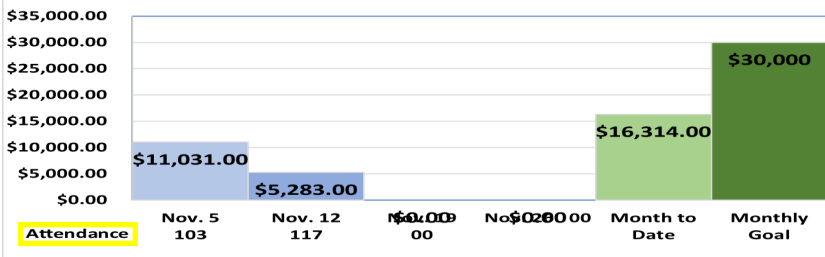

November Operating Funds