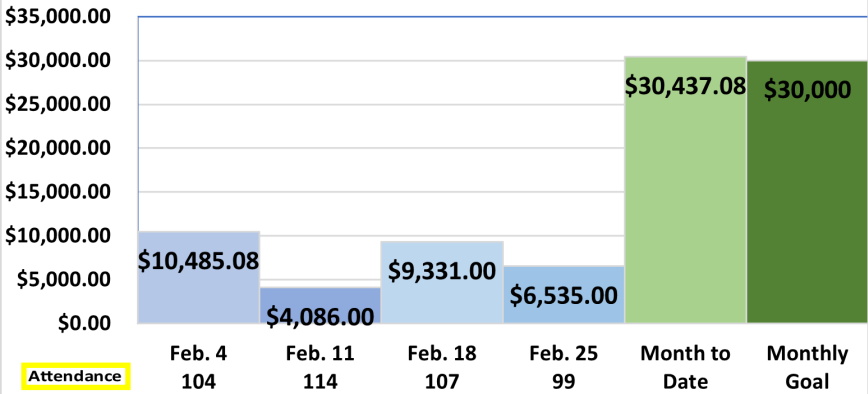

Please bring your Bible

JOIN US FOR

Second Saturday

Community

OUTREACH

Join us as we come together to reach out to our community with the life-changing love of Jesus

March 9, 2024
2:00PM

love

grow

serve

This Week, cont'd

February Operating Funds

**WHEN FLOOD WATERS RISE,
WE RISE UP AS A COMMUNITY.**

DISASTER RECOVERY

Join us in supporting the residents of Hereford, TX as they recover from the devastating flood that occurred in May 2023. Teams will be dispatched to Hereford from March 21st to 25th to aid in repairing the homes affected by the flood.