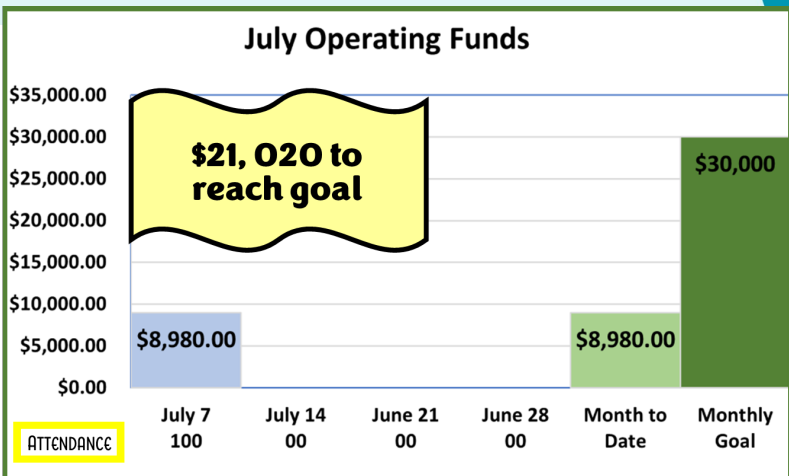

Recent weather disasters in the Houston area are proving to be an opportunity for us to serve. We are currently planning on joining Georgetown UMC on a mission trip to Conroe, north of Houston. **July 18 - 21. This 4-day trip includes travel time.**

The work includes mucking out houses, removing drywall and insulation, removing furniture, and mold mitigation due to flooding in the recent storms. Accommodation is provided for us, and we'll provide and cook our meals. Since there are several hundred flooded homes, it is likely that this need will continue for the foreseeable future. **If you are interested in joining this trip, or just want more information, contact Melia Mehlhorn as soon as possible.**

Ministry Safe and a background check are required.

People in Conroe are desperate. Please help. May God bless you and bless the people affected by these storms.