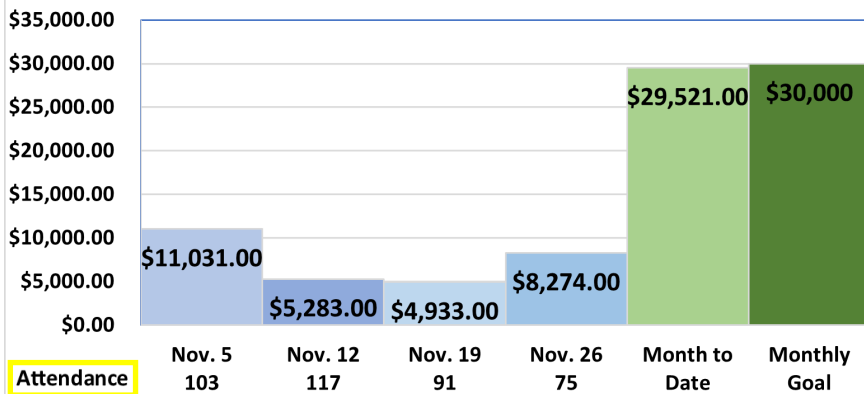

This Week

November Operating Funds