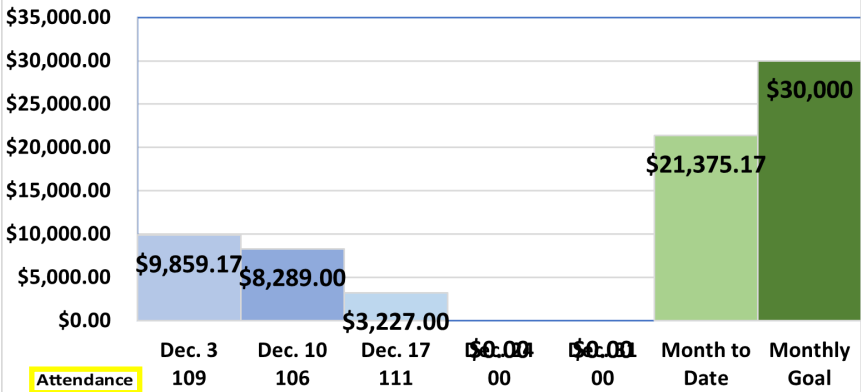

This Week, cont'd

December Operating Funds

We have raised $1863.00 for the Gym Refinish Fund