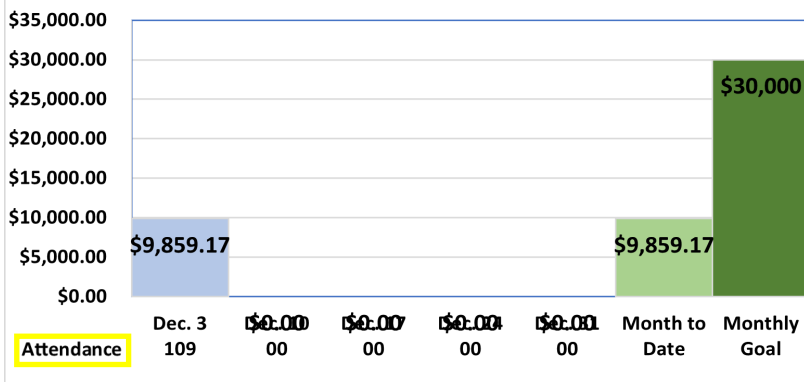

Chicken or Pork Tamales - \$20/dozen
Beef Tamales - \$25/dozen

We have raised \$1553.00 for the Gym Refinish Fund

Health Tips in the Wesleyan Tradition

Want to put more Protein in your diet?

December Operating Funds